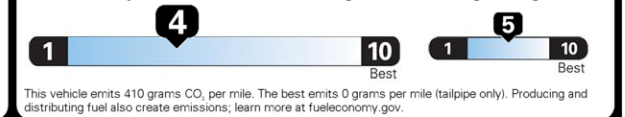

PROACTIVE PACKAGE 3,400.00

Front Pre-Crash Seatbelts++
Intelligent Cruise Control (ICC)++
Backup Collision Intervention (BCI)
Lane Departure Warning (LDW)
Lane Departure Prevention (LDP)
Blind Spot Intervention™ (BSI)
4 Front & 4 Rear Sonar sensors+++
High Beam Assist (HBA)++
Auto side dimming mirrors++

ESSENTIAL PACKAGE 2,900.00

Leather-appointed seating++
INFINITI InTouch™ Navigation+
INFINITI InTouch™ Services+
SiriusXM® Traffic+
Around View® Monitor (AVM) w/
Moving Object Detection MOD
2 Front & 2 Rear Sonar Sensors
INFINITI Radiant
Illuminated Kick Plates++

SPLASH GUARDS 225.00

CARGO PACKAGE 360.00

Rear cargo cover, cargo protector,
underfloor storage dividers,
console net & first aid kit

DESTINATION CHARGES 995.00

Total* $59,230.00

EPA DOT Fuel Economy and Environment

Fuel Economy
22 MPG
combined city/hwy
19 city
26 highway
4.5 gallons per 100 miles

SPORT UTILITY VEHICLES range from
18 to 37 MPG. The best vehicle rates
136 MPGe.

You spend
$3,250

more in fuel costs
over 5 years
compared to the
average new vehicle.

Annual fuel cost
$2,050

Fuel Economy & Greenhouse Gas Rating (tailpipe only) Smog Rating (tailpipe only)

fueleconomy.gov

Calculate personalized estimates and compare vehicles

GOVERNMENT 5-STAR SAFETY RATINGS

DELIVERY

Overall Vehicle Score ★★★★★
Based on the combined ratings of frontal, side and rollover.
Should ONLY be compared to other vehicles of similar size and weight.

Frontal Crash ★★★★★
Based on the risk of injury in a frontal impact.
Should ONLY be compared to other vehicles of similar size and weight.

Side Crash ★★★★★
Based on the risk of injury in a side impact.

Rollover ★★★★★
Based on the risk of rollover in a single-vehicle crash.

Star ratings range from 1 to 5 stars (★★★★★) with 5 being the highest.

Source: National Highway Traffic Safety Administration (NHTSA)

www.safercar.gov or 1-888-327-4236

TOTAL OWNERSHIP EXPERIENCE

1. Every Infiniti Vehicle includes Infiniti's:
- 4-Year/60,000 Mile Basic Limited Warranty Coverage **
  - 6-Year/70,000 Mile Powertrain Limited Warranty Coverage **
  - 7-Year/Unlimited Mileage Corrosion Limited Warranty Coverage **
  - 24-hour Roadside Assistance **
  - Complimentary Service Loan Car ***

** Please see the Infiniti Warranty Information booklet for details.
*** Please ask your Infiniti retailer for details.

VEHICLE COLORS:
EXT:HERMOSA BLUE
INT: GRAPHITE

FINAL ASSEMBLY POINT:
SMYRNA

TRANSPORT METHOD:
TRUCK

DEALER:
PEPE INFINITI, INC.
2269 SAW MILL ROAD
ELMSFORD NY
10523

VIN: 5N1DL0MM4K056682
EMS:50 STATE EMISSIONS
MDL:84619-56682 BW5-G
OPT: F-K02V02K01B92M92B12
C03K11K12L11S55

20190416225831A570221

*Does not include dealer installed options and accessories, local taxes or license fees. This label has been applied pursuant to federal law. Do not remove prior to delivery to the ultimate purchaser.

**Not actual Monroney Label. Provided for informational purposes only. Vehicle features, pricing and other information subject to change, may vary from actual vehicle content and/or Monroney label description. While Nissan makes reasonable efforts to ensure accuracy of information, Nissan is not responsible for changes, errors or omissions. See actual vehicle and/or verify information in question with your Nissan dealer.